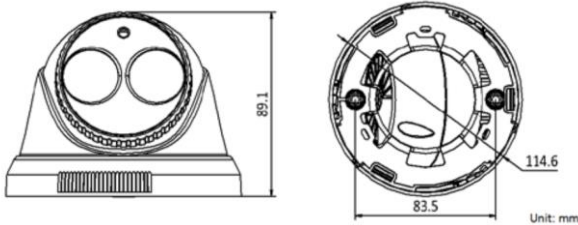

HD-TVI DOME

VLVSBT28IR

You Talk, We Listen[®]
USA
ONIX

Features

- High Definition Video
VLVSBT28IR – 2.8mm Fixed
- HD-TVI Technology – 1500ft over Coax
- Outdoor Rated (IP66)

- 130ft IR Range
- Smart IR
- DC 12V

Dimensions

Part Number	VLVSBT28IR
Resolution	1920(H) x 1080(V)
Frame Rate	30fps@1080p
Image Sensor	1/3" Progressive Scan CMOS
Lux Rating	0.01 Lux @ F1.2 AGC On, 0.0 Lux with IR On
Shutter	1/30s ~ 1/50,000s
Lens	2.8mm @ F1.4 Angle of View: 103"
Angle Adjustment	Pan: 0-360°, Tilt: 0-90°, Rotation: 0-360°
IR Range	130ft
Lens Mount	M12
DNR	DNR
S/N Ratio	More than 52dB
BLC	Supported
Day/Night	True Day/Night
Synchronization	Internal
HD Video Output	1 Analog HD Output
CVBS Output	N/A
Power	DC 12V, 500mA
Weatherproof	IP66 Rated
Dimensions	4.5" x 3.5"
Weight	1.54 lbs.
Operating Temp	-4 °F ~ 140 °F, Humidity 90%