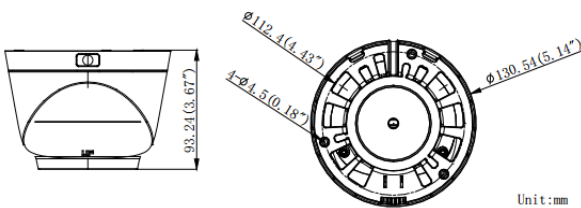

HD-TVI TURRET DOME

TEBT2812IR

Features

- High Definition 2 Megapixel 1080p
- HD-TVI Technology
- Wide Dynamic Range 120dB
- Outdoor Rated (IP66)
- New Matrix IR
- 165ft IR Range
- Up the Coax OSD Control
- Up to 1,500ft Coaxial Transmission
- Up to 600ft Twisted Pair Transmission
- Smart IR
- DC 12V

Dimensions

Unit:mm

Part Number	TEBT2812IR
Resolution	2 Megapixel / 1920(H) x 1080(V)
Frame Rate	30fps@1080p
Image Sensor	1/3" Progressive Scan CMOS
Lux Rating	0.01 Lux @ F1.2 AGC On, 0.0 Lux with IR On
Shutter	1/30s ~ 1/50,000s
Lens	2.8-12mm, Angle of View 92° - 32°
Angle Adjustment	Pan: 0-360°, Tilt: 0-90°, Rotation: 0-360°
IR Range	165ft
Lens Mount	M12
DNR	3xDNR
WDR	120dB
BLC	Supported
Day/Night	True Day/Night
Synchronization	Internal
HD Video Output	1 Analog HD Output
CVBS Output	1Vp-p Composite Output (BNC)
Power	DC 12V, 600mA
Weatherproof	IP66 Rated
Dimensions	5.14" x 3.67"
Weight	.86 lbs.
Operating Temp	-4 °F ~ 140 °F, Humidity 90%