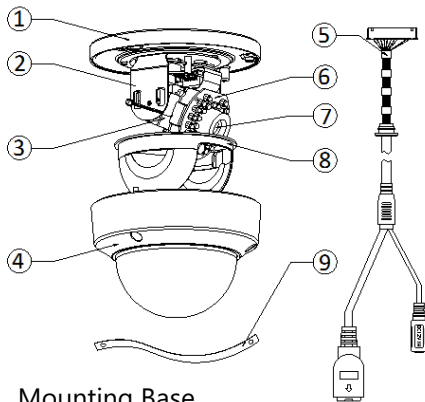

Features

- 4 Megapixel Resolution
- Outdoor Rated IP66 & IK10
- IR LED's - up to 100ft
- 4mm Lens (available in 2.8mm)
- True Wide Dynamic Range 120dB
- H.264+ Compression
- Smart Event
 - Line Crossing
 - Intrusion Detection
- True Day / Night
- ONVIF Compliant
- PoE

1. Mounting Base
2. Horizontal Stand
3. Vertical Stand
4. Bubble
5. Power / Network Cables
6. IR LED
7. Lens
8. Black Liner
9. Safety Rope

Part Number	IPD4MIR-T(28)
Resolution	4 Megapixel (2688 x 1520)
Frame Rate	20fps(2688x1520) 30fps(1920x1080) 30fps(1280x720)
Image Sensor	1/3" Progressive Scan CMOS
Lux Rating	0.028 Lux @ F2.0, 0 Lux with IR
Shutter	1/30s ~ 1/100,000s
Lens	4mm IR Cut Filter (2.8mm Optional)
Angle Adjustment	2 Axis Pan: 0° ~ 355° Tilt: 0° ~ 65°
IR Range	Up to 100ft
DNR	3D DNR
WDR	True Wide Dynamic Range 120dB
Compression	H.264+ / H.264 / MJPEG
H.264 Codec	Main Profile
Bit Rate	32Kbps ~ 16Mbps
Image Settings	Saturation, Brightness, Contrast, Sharpness
BLC	Configurable by Zone
Network Storage	NAS
Impact Protection	IEC60068-275Eh, 50J; EN50102, up to IK10
Alarm Trigger	Motion, Alarm, Network Disconnect, IP Conflict, Storage Exception
Protocols	TCP/IP, HTTP, DHCP, DNS, DDNS, RTP, RTSP, PPPoE, SMTP, NTP, SNMP, HTTPS, FTP, 802.1x, Qos
Interoperability	ONVIF, PSIA, CGI
Security	User Authentication, Reset Button, Flickerless, Dual Stream, Heartbeat, Mirror, Watermark
Communication	1-RJ45 10M / 100M Ethernet Interface
Operating Temp	-30 °C ~ 60 °C (-22 °F ~ 140 °F) Humidity 95%
Power Supply	12 VDC ± 10% , PoE (802.3af)
Power Consumpt	7W with IR
Dimensions	4.4" x 3.2"
Weather Rating	IP66 / IK10