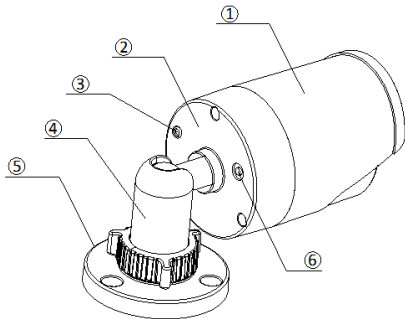

IP NETWORK CAMERA

IPB13MIRW & IPB3MIRW

You Talk, We Listen[®]
ONIX USA

Features

- Megapixel Recording
IPB13MIRW – 1.3 Megapixel
IPB3MIRW – 3 Megapixel
- Outdoor Rated IP66
- IR LED's – 99ft Range
- Digital Wide Dynamic Range
- True Day / Night
- ONVIF Compliant
- PoE

Diagram

1. Sun Shield
2. Back Box
3. Grounding Screw
4. Adjustable Bracket
5. Mounting Base
6. Reset

Part Number	IPB13MIRW	IPB3MIRW
Resolution	1280 x 960	2048 x 1536
Frame Rate	30fps(1280x960) 30fps(1280x720)	15fps(2048x1536) 30fps(1920x1080) 30fps(1280x720)
Image Sensor	1/3" Progressive Scan CMOS	
Lux Rating	0.028 Lux @ F2.0, 0 Lux with IR	
Shutter	1/30s ~ 1/100,000s	
Lens	4mm IR Cut Filter	
IR Range	30 Meter (99ft)	
DNR	3D DNR	
WDR	Digital WDR	
Compression	H.264 / MJPEG	
H.264 Codec	Main Profile	
Bit Rate	32Kbps ~ 16Mbps	
Image Settings	Saturation, Brightness, Contrast, Sharpness	
BLC	Configurable by Zone	
Network Storage	NAS	
Alarm Trigger	Motion, Alarm, Network Disconnect, IP Conflict, Storage Exception	
Protocols	TCP/IP, HTTP, DHCP, DNS, DDNS, RTP, RTSP, PPPoE, SMTP, NTP, SNMP, HTTPS, FTP, 802.1x, Qos	
Interoperability	ONVIF, PSIA, CGI	
Security	User Authentication, Reset Button, Flickerless, Dual Stream, Heartbeat, Mirror, Watermark	
Communication	1-RJ45 10M / 100M Ethernet Interface	
Operating Temp	-30 °C – 60 °C (-22 °F – 140 °F) Humidity 95%	
Power Supply	12 VDC ± 10% , PoE (802.3af)	
Power Consumpt	7W with IR	
Weather Rating	IP66	