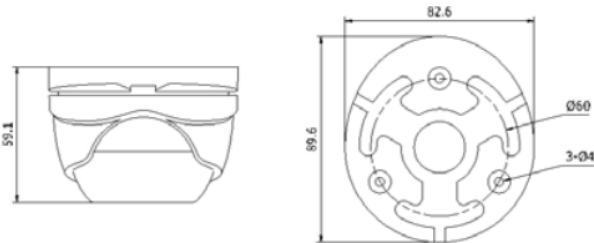

HD-TVI DOME

STBT36IR & TEBT36IR

Features

- High Definition Video
STBT36IR – HD 720p
TEBT36IR – HD 1080p
- HD-TVI Technology – 1500ft over Coax
- 3.6mm Lens
- Outdoor Rated (IP66)
- 65ft IR Range
- Smart IR
- DC 12V

Dimensions

Part Number	STBT36IR	TEBT36IR
Resolution	1280(H) x 720(V)	1920(H) x 1080(V)
Frame Rate	30fps@720p	30fps@1080p
Image Sensor	1/3" Progressive Scan CMOS	
Lux Rating	0.01 Lux @ F1.2 AGC On, 0.0 Lux with IR On	
Shutter	1/30s ~ 1/50,000s	
Lens	3.6mm, Angle of View 80.9°	
Angle Adjustment	Pan: 0-360°, Tilt: 0-90°, Rotation: 0-360°	
IR Range	65ft	
Lens Mount	M12	
DNR	DNR	3xDNR
S/N Ratio	More than 52dB	
BLC	Supported	
Day/Night	True Day/Night	
Synchronization	Internal	
HD Video Output	1 Analog HD Output	
CVBS Output	1Vp-p Composite Output (BNC)	
Power	DC 12V, 500mA	
Weatherproof	IP66 Rated	
Dimensions	3.53" x 2.33"	
Weight	.88 lbs.	
Operating Temp	-4 °F ~ 140 °F, Humidity 90%	